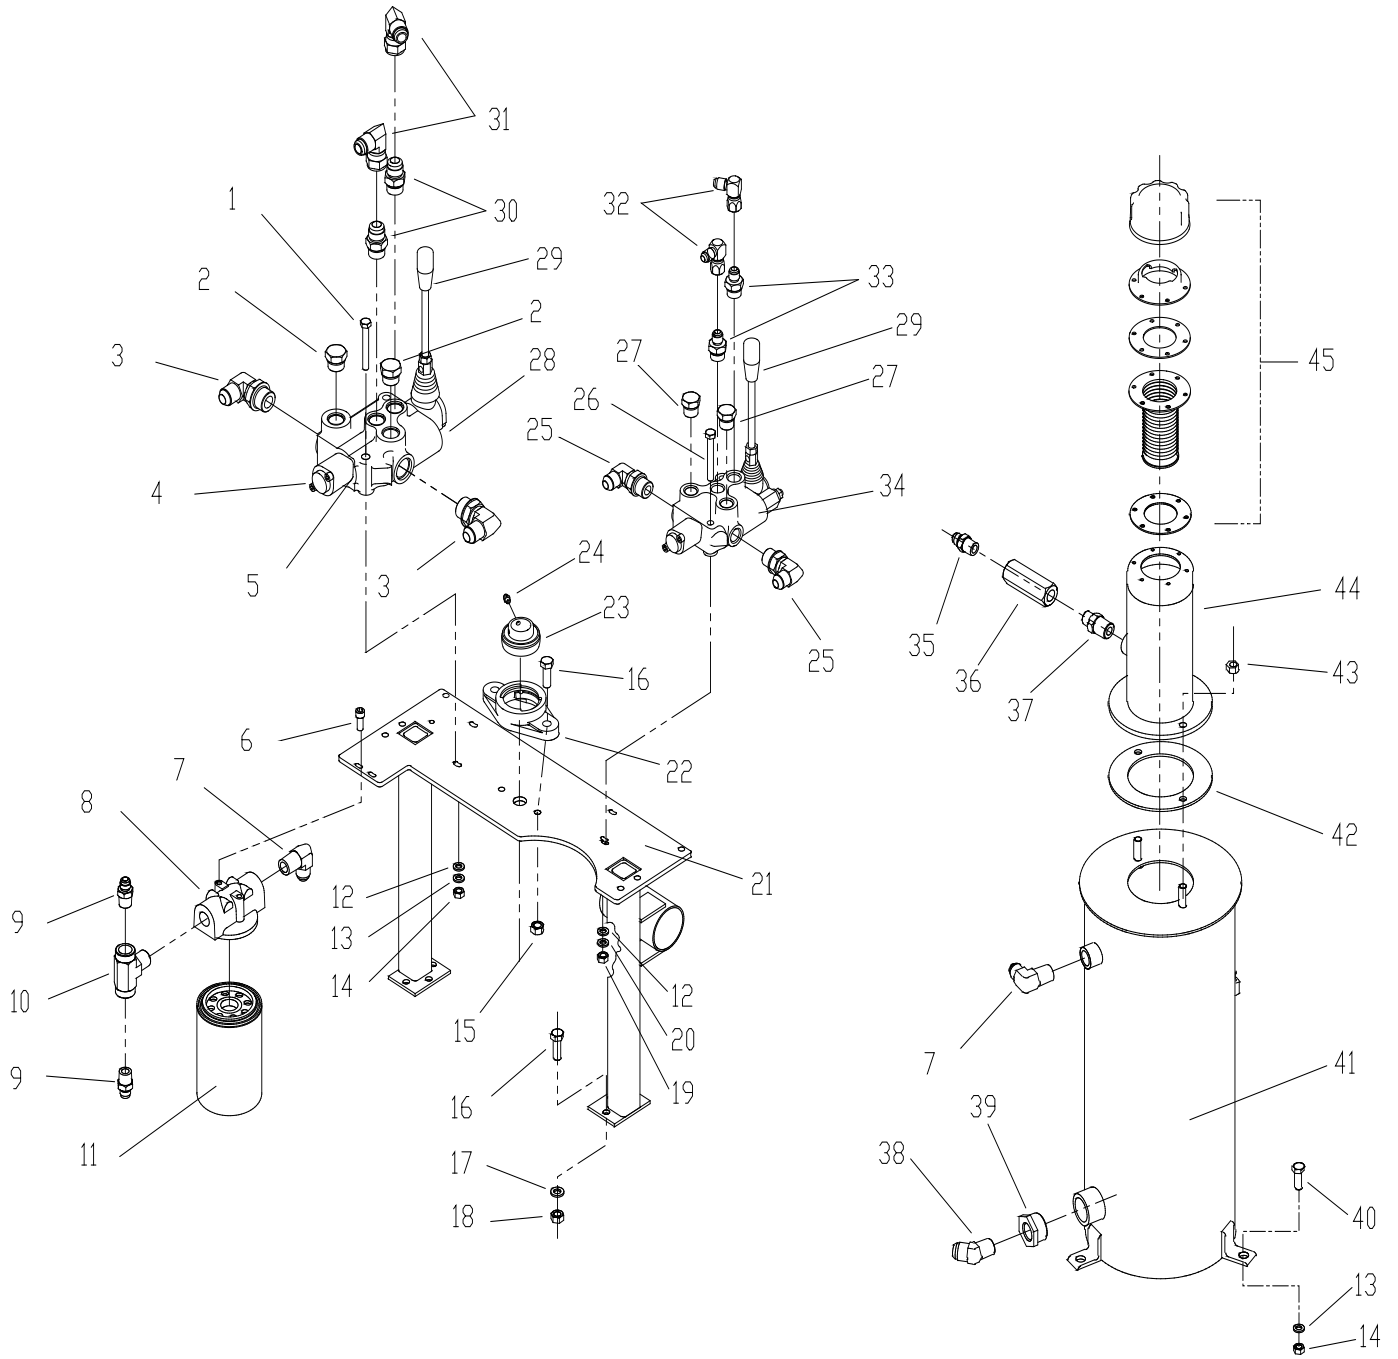

HYDRAULICS ASSEMBLY

HYDRAULICS ASSEMBLY

Ref	Part	Description	Qty
1	24902306	Bolt, HexHD, 3/8 x 2-3/4	2
2	24903312	Ftg. Plug #10 ORB	2
3	24903346	Ftg. 90° #12 ORB Male ~ #10 JIC Male	2
4	24904591	Detent Kit BM70	1
5	24904781	Valve, Single Spool 24 gpm	1
6	24902330	SHCS 1/4 x 1	2
7	24904385	Ftg. 90° #8 NPT Male ~ #8 JIC Male	2
8	24904245	Head, Filter, Inline #8 NPT Female	1
9	24904401	Ftg. #8 NPT Male ~ #6 JIC Male	2
10	24904393	Ftg. Branch Tee #8 NPT ~ 1-Male ~ 2-Female	1
11	24904252	Element Filter - 10 Micron spin on.	1
12	24901506	Washer, Plain, 3/8	4
13	24901589	Washer, Spring, 3/8	5
14	24902256	Nut, 3/8	5
15	24901233	Nut, 1/2, Lock	2
16	24902132	Bolt, HexHD, 1/2 x 1-1/2	8
17	24901597	Washer, Spring, 1/2	6
18	24902272	Nut, 1/2	6
19	24902231	Nut, 5/16	2
20	24901571	Washer, Spring, 5/16	2
21	24904955	Valve Mounting bracket	1
22	24904823	Flange Bearing Assembly	1
23	24904831	Bearing Insert 1"	1
24	24901076	Grease Fitting, 1/8 NPT	1
25	24904344	Ftg. 90° #8 JIC Male ~ #10 ORB Male	2
26	24902389	Bolt, HexHD, 5/16 x 2-1/2	2
27	24903320	Ftg. Plug #8 ORB	2
28	24904609	Relief Valve Plug	1
29	24905143	Handle, Valve	2
30	24904476	Ftg. #10 ORB Male ~ #10 JIC Male	2
31	24904492	Ftg. 90° #10 JIC Female ~ #10 JIC Male	2
32	24904369	Ftg. 90° #6 JIC Female ~ #6 JIC Male	2
33	24903304	Ftg. #8 ORB Male ~ #6 JIC Male	2
34	24904799	Valve, Single Spool 12 gpm	1
35	24904435	Ftg. #6 JIC Male ~ #6 NPT Male	1
36	24904260	Check Valve 45 psi #6 NPT Female	1
37	24904443	Ftg. #6 NPT Male ~ #8 NPT Male	1
38	24903270	Ftg. 45° #10 JIC Male ~ #8 NPT Male	1
39	24904567	Screen Suction, 100 Mesh 1" NPT	1
40	24902009	Bolt, HexHD, 3/8 x 1	3
41	24902942	Hydraulic Reservoir Assembly	1
42	24904898	Gasket, Rubber, 5-1/2" dia	1
43	24902223	Nut, 3/8, Nylon Lock	2
44	24904294	Filler Neck	1
45	24904278	Filler, Breather Bayonet Style Black	1