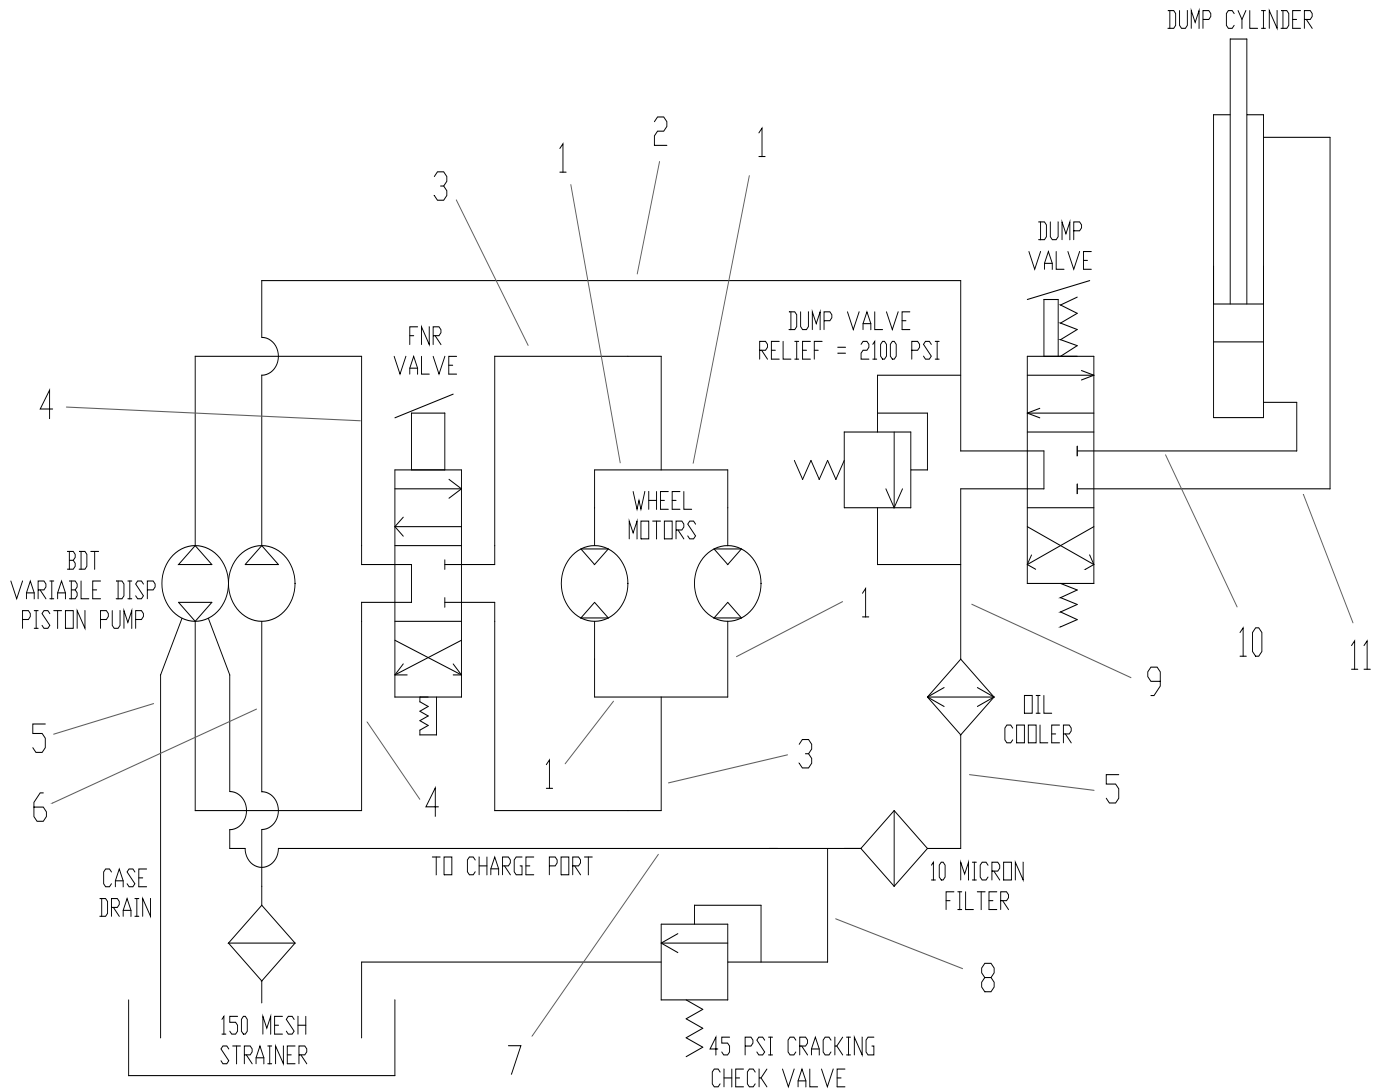

HYDRAULIC SCHEMATIC

Ref	Part	Description	Qty	Location
1	24904286	Hose 40" #10 JIC Male ~ #10 ORB Male 45° Swivel	4	Wheel Motor to Blk Hd Brkt
2	24904336	Hose, 36", #8 JIC Female ~ #8 JIC Female	1	12gpm Valve to Pump (485080)
3	24904708	Hose. 29" #10 JIC Female ~ #10 JIC Female	2	24 gpm Valve to Blk Hd Tee
4	24904468	Hose, 28", 90° #10 JIC Female ~ #10 JIC Female	2	24gpm Valve to Pump (412910)
5	24903221	Hose, 18", #8 JIC Female ~ #8 JIC Female	1	Res to Pump (485096)
5	24903221	Hose, 18", #8 JIC Female ~ #8 JIC Female	1	Filter to Oil Cooler
6	24904302	Hose, 12", #10 JIC Female ~ #10 JIC Female	1	Res to Pump (485079)
7	24904419	Hose 24", #6 JIC Female ~ #6 JIC Female	1	Filter to Pump (485085)
8	24904682	Hose, 13", 90° #6 JIC Female ~ #6 JIC Female	1	Filter to Filter (485089)
9	24904351	Hose, 24", #8 JIC Female ~ #8 JIC Female	1	12gpm Valve to Oil Cooler
10	24904690	Hose, 76", #6 JIC Female ~ #6 JIC Female	1	12 gpm Valve to Cylinder
11	24904377	Hose, 84", #6 JIC Female ~ #6 JIC Female	1	12 gpm Valve to Cylinder