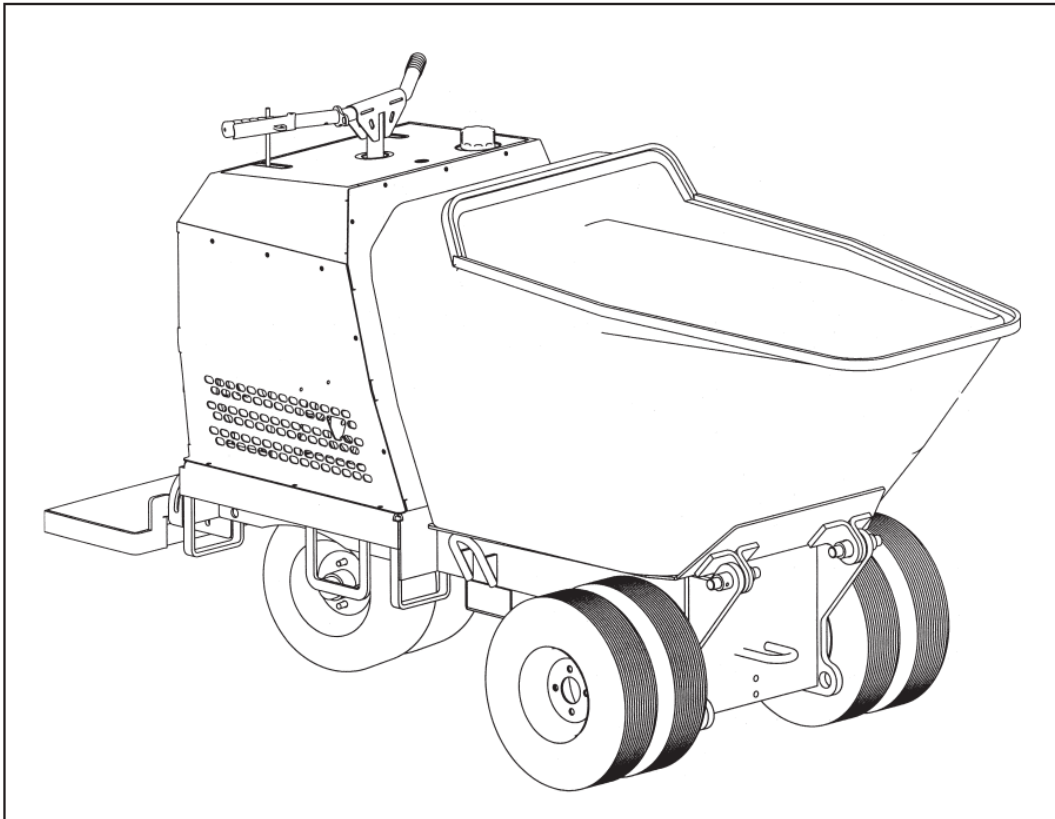

Ingersoll-Rand

LIGHT CONSTRUCTION EQUIPMENT

REPAIR PARTS MANUAL CONCRETE BUGGY

PB16130HPE~PB16130HE~PB16130H~PB16130HP

SALES SERVICE-PARTS RENTAL
Mississippi Valley Equipment

2819 Larson St. LaCrosse, WI 54603 (608) 781-8688
www.mississippivalleyequipment.com infodesk@eq-repair.com

Manual # 24896573 (3/03)

CONCRETE BUGGY

PB16

Hood Assembly
Page 3

Frame Assembly
Page 4

Drive Kit Assembly
Page 6

Hydraulics Assembly
Page 8

HOOD ASSEMBLY