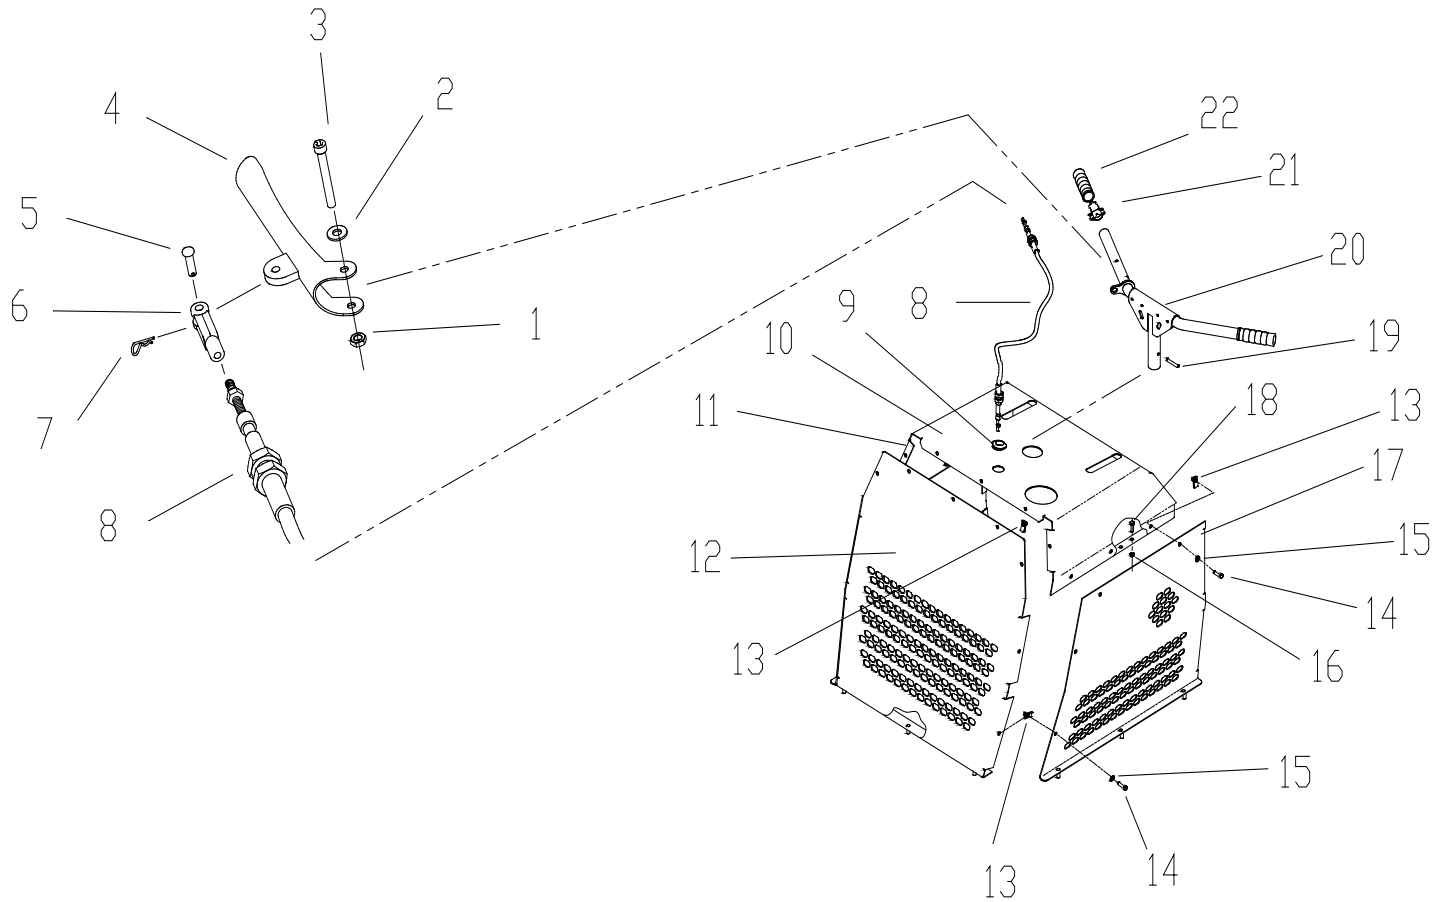

Ref	Part	Description	Qty
1	24902215	Nut, Hex, 1/4, Lock	1
2	24901514	Washer, 5/16	2
3	24904856	Shoulder Screw, 5/16 x 1-1/2"	1
4	24904229	Clutch Lever	1
5	24902397	Clevis Pin, 1/4 x .78lg	1
6	24905051	Clevis Yoke. 1/4-28	1
7	24902413	Hair Pin, Cotter, 3/32 x 1-3/16	1
8	24904575	Cable, Control, Green 48"lg	1
9	24904906	Grommet. 1-3/4 - 1 - 1/2	1
10	24905101	Hood, Top	1
11	24905119	Hood, Side RH	1
12	24904138	Hood, Back	1
13	24904914	Panel Nut, 5/16	9
14	24901969	Bolt, HexHd, 5/16 x 1	9
15	24901506	Washer, 3/8	9
16	24902223	Nut, Hex, 3/8, Lock	6
17	24905127	Hood, Side LH	1
18	24902009	Bolt, HexHd, 3/8 x 1	6
19	24901308	5/16 Double Spring Pin (roll pin)	1
20	24904211	Handlebar	1
21	24904534	Switch, Emergency Stop	1
22	24904112	Handgrips, 1.25" black	2