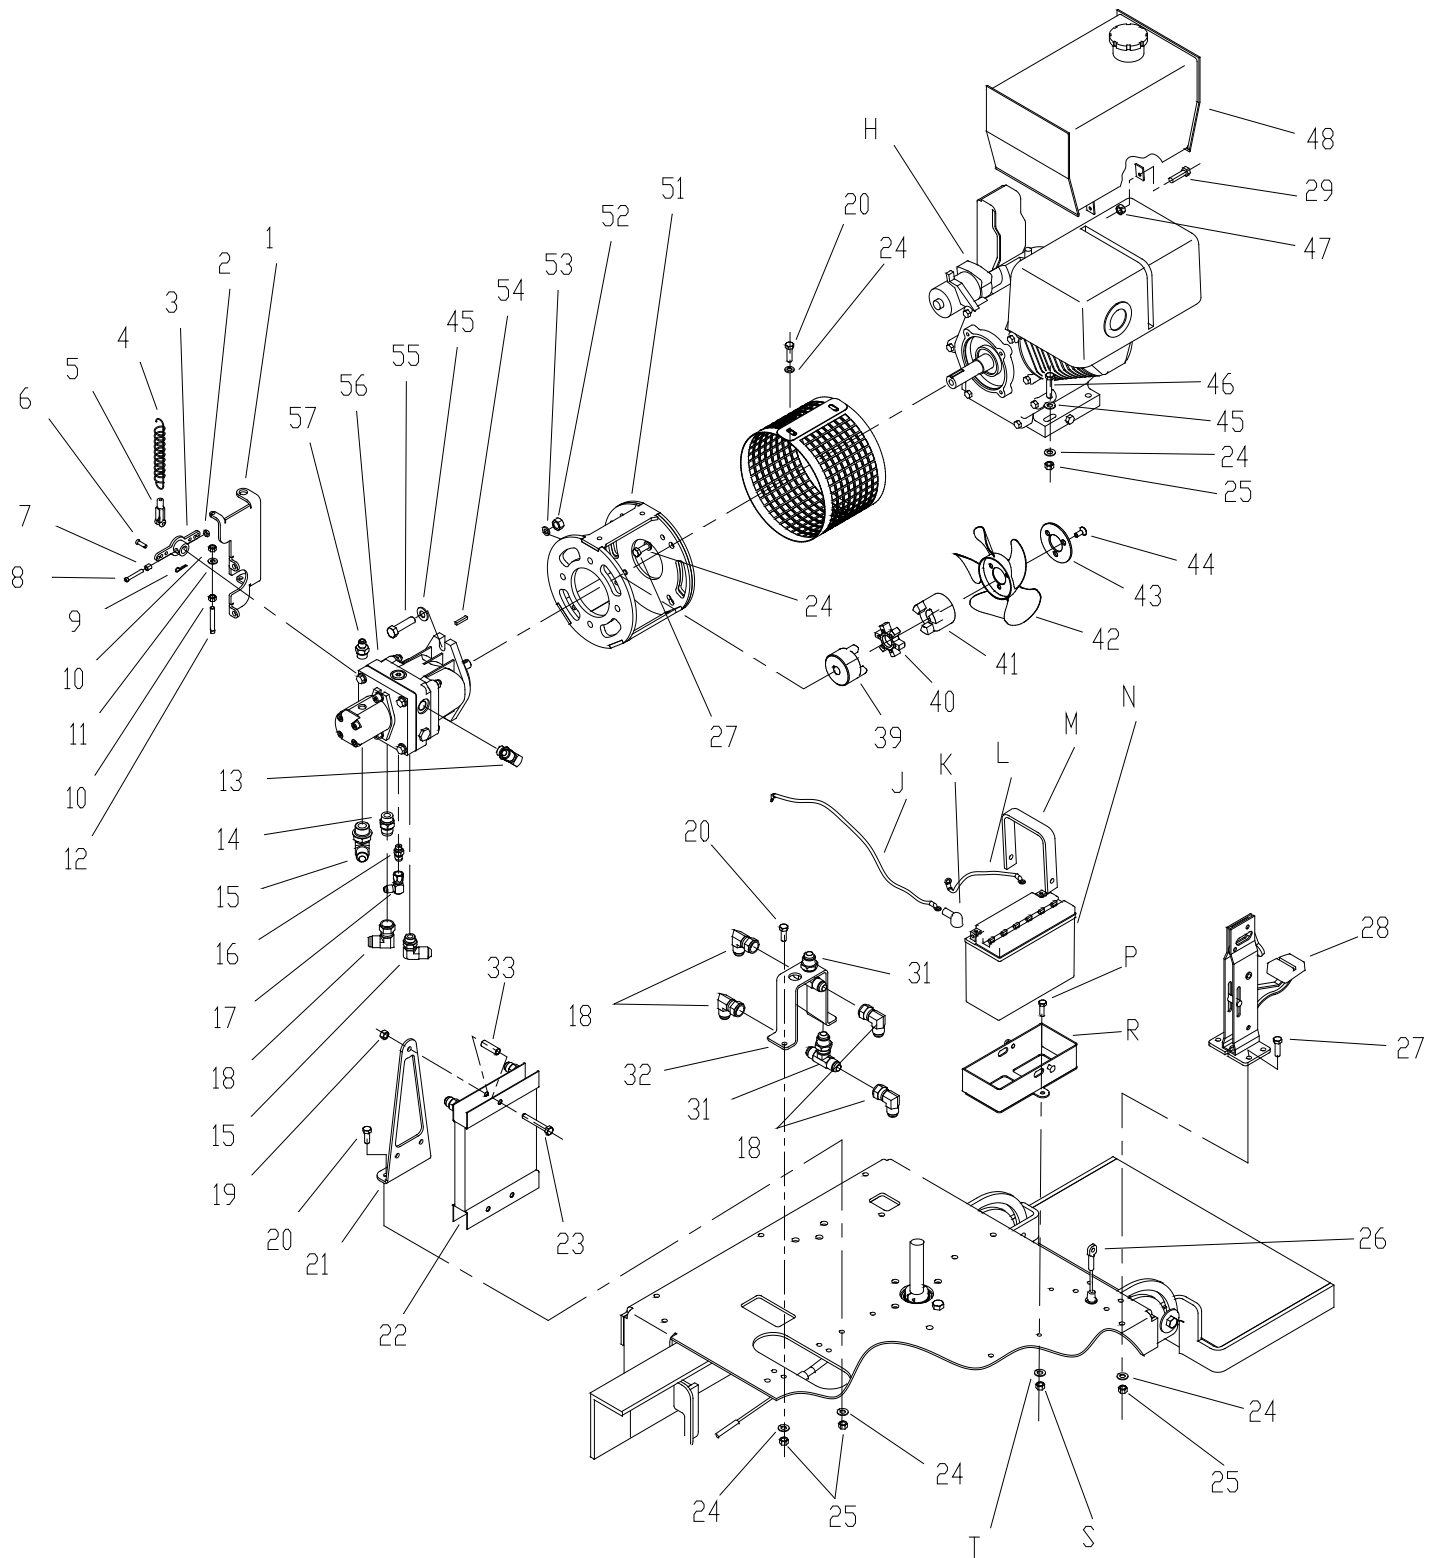

DRIVE KIT ASSEMBLY

~ Basic Model ~

Note:

Items: H, J, K, L, M, N, P, R, S & T
See Page 11, Options.

Ref	Part	Description	Qty
1	24904963	Clutch Bracket	1
2	24904989	Locknut, Nylon M6-1	1
3	24904864	Hydraulic Lever	1
4	24902322	Ext Spring 3/4 x 4 x .080 wire	1
5	24905051	Clevis Yoke 1/4-28	1
6	24902397	Clevis Pin, 1/4 x .78lg	1
7	24904971	Spacer, Hydro Lever	1
8	24902348	SHCS M6-1 x 40	1
9	24902413	Hair Pin, Cotter, 3/32 x 1-3/16	1
10	24902231	Nut, 5/16	2
11	24901571	Washer, Spring, 5/16	1
12	24904849	SQHD SS 5/16 x 2"	1
13	24904450	Fitting, 90° #8 ORB Male ~ #8 JIC Male	1
14	24903247	Fitting, #8 ORB Male ~ #10 JIC Male	1
15	24904310	Fitting, 90° #8 ORB Male ~ #10 JIC Male	2
16	24904427	Fitting, #4 ORB Male ~ #6 JIC Male	1
17	24904369	Fitting, 90° #6 JIC Female ~ #6 JIC Male	1
18	24904492	Fitting, 90° #10 JIC Female ~ #10 JIC Male	5
19	24902223	Nut, Nylon Lock, 3/8	3
20	24902009	Bolt, HexHD, 3/8 x 1	10
21	24904518	Cooler Mounting Bracket	1
22	24903171	Hydraulic Oil Cooler	1
23	24902066	Bolt, HexHD, 3/8 x 2-1/2	3
24	24901589	Washer, Spring, 3/8	18
25	24902256	Nut, 3/8	12
26	24904583	Cable, Brake, 48" x 56-1/2" Black	1
27	24902017	Bolt, HexHD, 3/8 x 1-1/4	4
28	24904997	Park Brake Assembly	1
29	24901969	Bolt, HexHD, 5/16 x 1	2
31	24904484	Fitting, Bulkhead Tee, #10 JIC Male	2
32	24904500	Bracket, Bulkhead Hose	1
33	24902769	Spacer	6
39	24904732	Coupler, L100 x 17mm dia	1
40	24903056	Insert, L099-100U Blue	1
41	24903031	Coupler, L100 x 1" dia	1
42	24903023	Fan, 8" CCW	1
43	24902975	Fan Collar 1"	1
44	24901423	CSK SHCS 5/16 x 3/4	3
45	24901498	Washer, Plain, 1/2	2
46	24902033	Bolt, HexHD, 3/8 x 1-3/4	4
47	24902249	Lock Nut, 5/16	2
48	24904526	Gas Tank, W.A.	1
50	24902991	Guard, 9" Dia	1
51	24904203	Pump - Motor Connecting Bracket	1
52	24902272	Nut, 1/2	2
53	24901597	Washer, Spring, 1/2	2
54	24902314	Key 3/16 x 1-1/8	1
55	24902165	Bolt, HexHD, 1/2 x 2	2
56	24904757	Pump, Hyd, 1.23 in³/rev, Var. Displ. 17 mm Shaft	1
57	24904328	Fitting, #6 ORB Male ~ #8 JIC Male	1