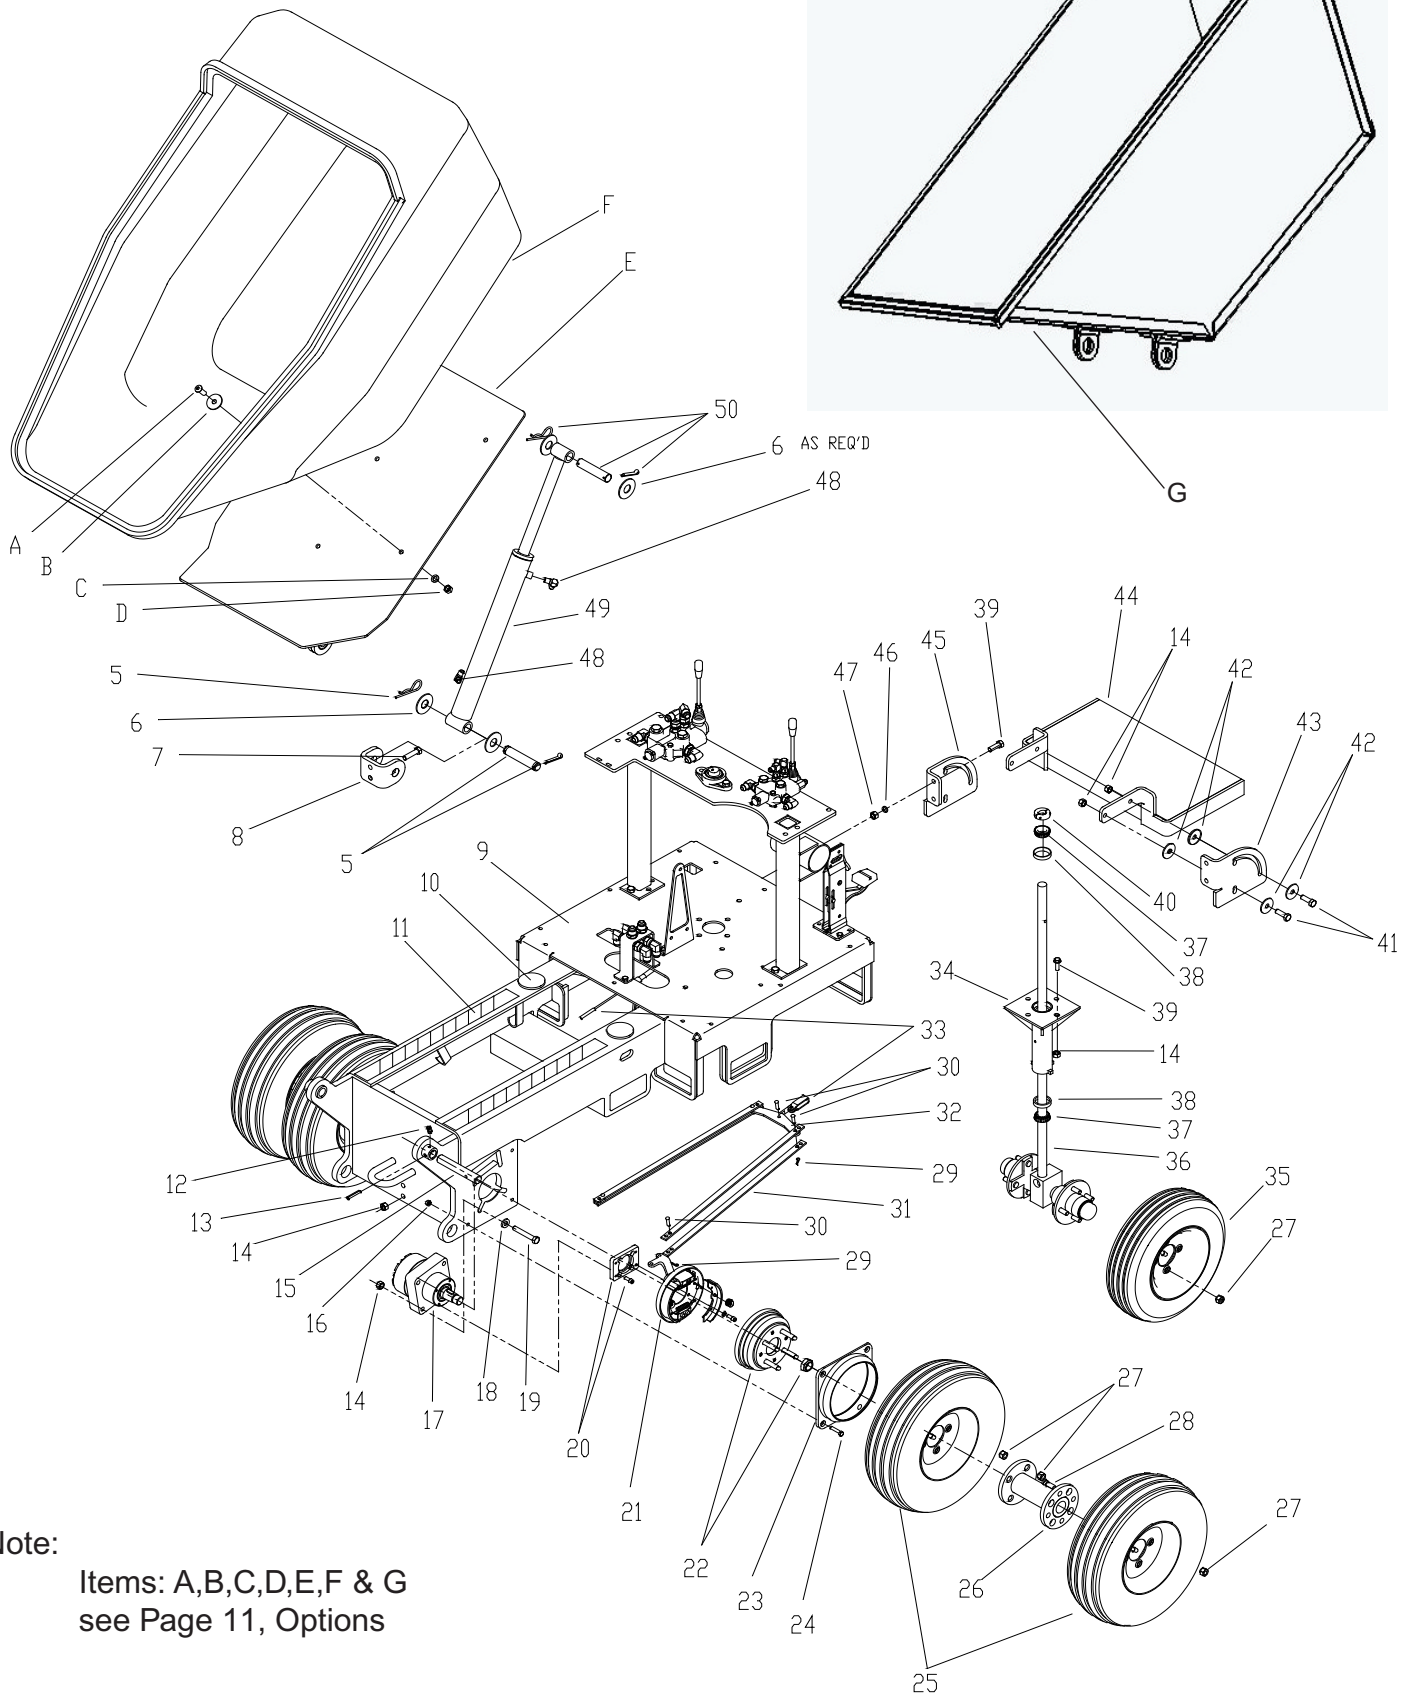

FRAME ASSEMBLY

~ Basic Model ~

Note:

Items: A,B,C,D,E,F & G
see Page 11, Options

FRAME ASSEMBLY

~ Basic Model ~

Ref	Part	Description	Qty
5	24904633	Pin, 1" o/d x 4.25" lg	1
6	24902355	Washer, Pin, 1-1/2 o/d x 1 i/d	4
7	24902173	Bolt, HexHd, 1/2 x 2-3/4	2
8	24904120	Clevis, Cylinder	1
9	24905002	Frame	1
10	24904880	Bump Stop, 3" Dia	2
11	24904872	Tape, Hazard 2" Yellow & Black	4 ft
12	24901076	Grease Fitting 1/8 NPT	4
13	24901308	5/16 Double Spring Pin (roll pin)	2
14	24901233	Lock Nut, 1/2	18
15	24904195	Pin, Dump	2
16	24902231	Nut, 5/16	8
17	24904765	Wheel Motor, 15.4 in³/rev, 4 Bolt, HGM, RH	1
17	24904773	Wheel Motor, 15.4 in³/rev, 4 Bolt, HGM, LH	1
18	24901498	Washer, Plain, 1/2	8
19	24902181	Bolt, HexHd, 1/2 x 3-1/4	8
20	24905093	Brake Mounting Block	2
21	24905077	Brake Kit, LH	1
21	24905085	Brake Kit, RH	1
22	24905069	Drum Hub, Brake	2
23	24904179	Seal, Brake Drum	2
24	24901985	Bolt, HexHd, 5/16 x 1-1/2	8
25	24904716	Wheel ~ 5.70 x 8 x 19 Extra Grip - 4 Bolt Pattern	4
26	24905028	Wheel Extension	2
27	24901837	Nut, Lug, 1/2-20 UNF	32
28	24904674	Wheel Bolt	8
29	24902413	Hair Pin, Cotter, 3/32 x 1-3/16	5
30	24902405	Clevis Pin, 5/16 x .94lg	5
31	24904641	Brake Link	4
32	24904617	Bracket, Brake Equalizer	1
33	24904583	Cable, Brake, 48" x 56.5" Black	1
34	24905010	Steering Shaft Bearing Tube	1
35	24904740	Wheel ~ 4.80 x 8 x 16 - 4 Bolt Pattern	2
36	24905036	Steering Shaft	1
37	24904559	Cone Brg 1"-L44643	2
38	24904542	Brg, Cup, 1"-L44610	2
39	24902132	Bolt, HexHd, 1/2 x 1-1/2	8
40	24904815	Collar, 1" Locking	1
41	24902157	Bolt, HexHd, 1/2 x 1-3/4	4
42	24901498	Washer, Plain, 1/2	8
43	24904146	Bracket Mount, Stand Left	1
44	24904237	Stand W.A. Diamond Grip	1
45	24904153	Bracket Mount, Stand Right	1
46	24901597	Washer, Spring, 1/2	4
47	24902272	Nut, 1/2	4
48	24903239	Ftg. 90° #4 NPT ~ #6 JIC Male	2
49	24904724	Cylinder, 2" x 16" (24" retracted Lgth)	1
50	24904625	Pin, 1" o/d x 3-3/4" lg, c/w	1