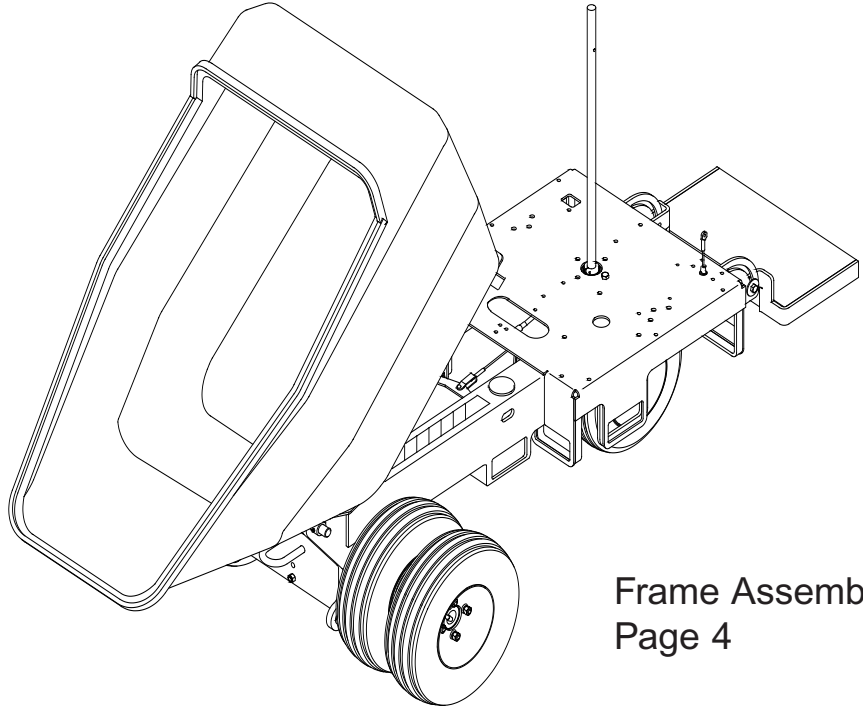

Frame Assembly
Page 4