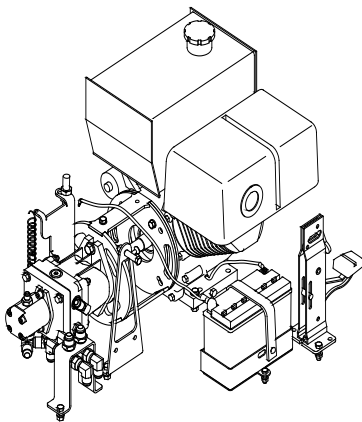

Drive Kit Assembly
Page 6