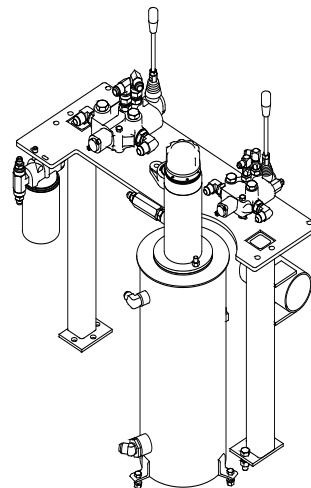

Hydraulics Assembly
Page 8